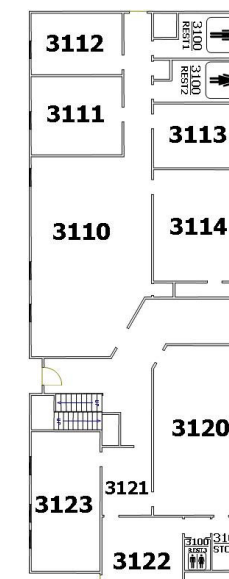

Faith Building (1st floor)