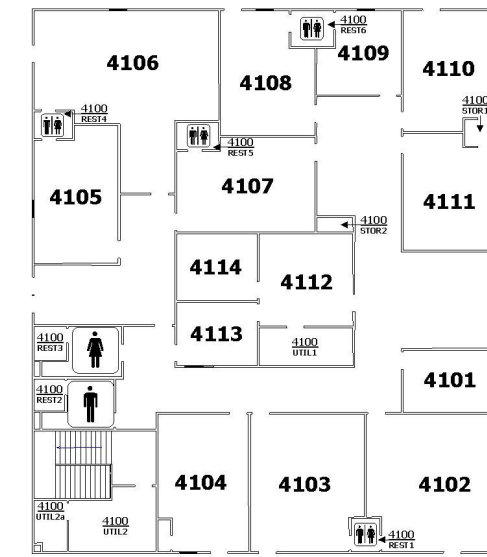

## New Life (High School)

- |      |               |
|------|---------------|
| 8105 | Resource Room |
| 8106 | < Empty >     |

Fellowship Hall

Worship Center

Faith Building (1<sup>st</sup> floor)

Agape Building (1<sup>st</sup> floor)

Administration

Faith Building (2<sup>nd</sup> floor)

Agape Building (2<sup>nd</sup> floor)

Koinonia Building