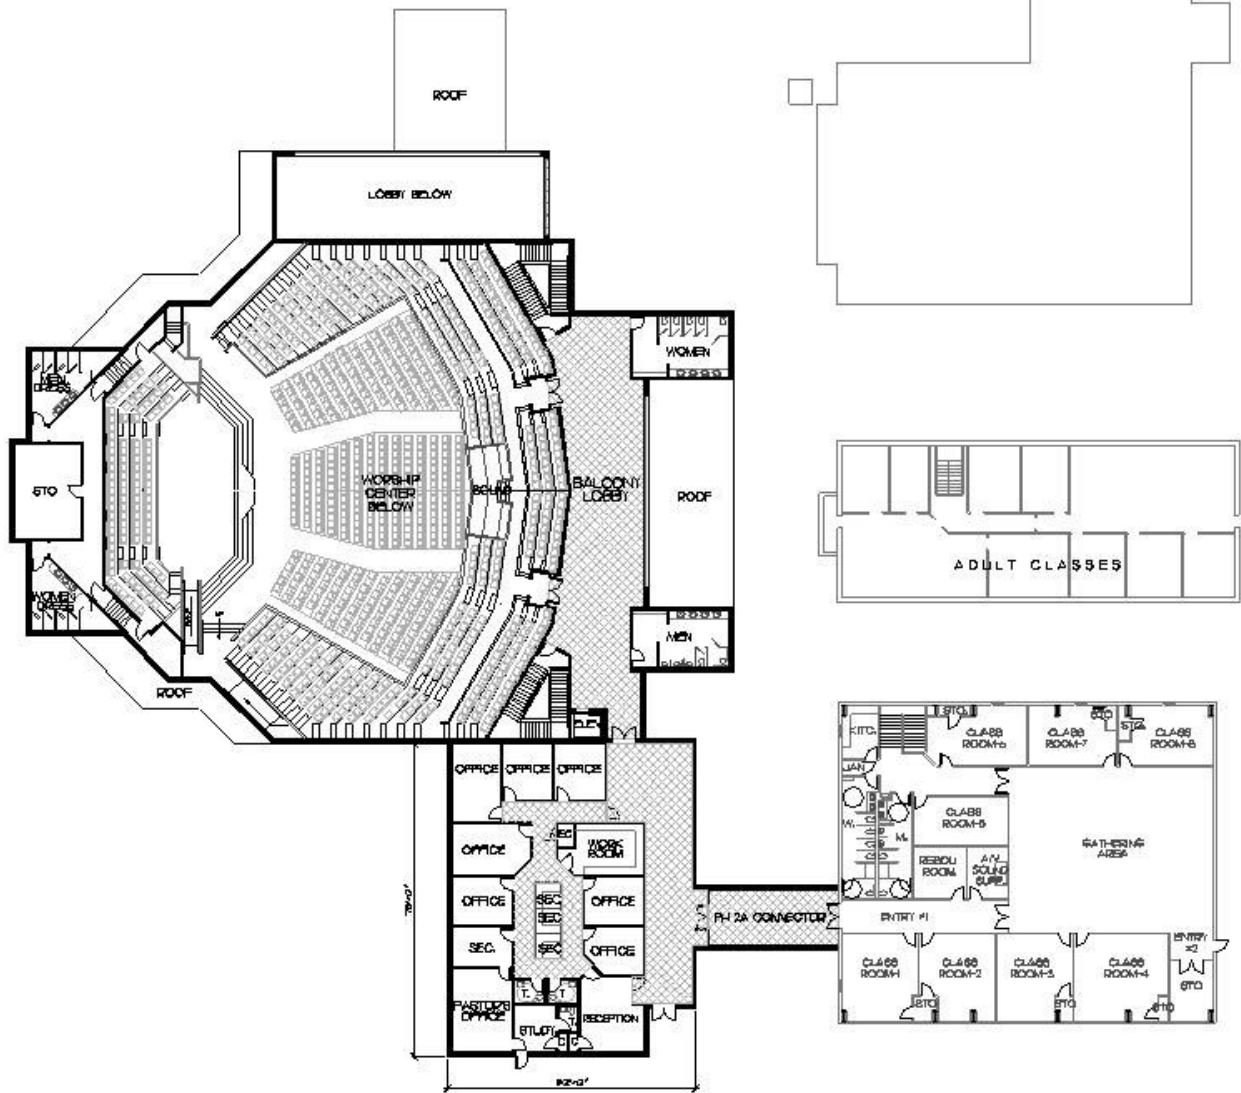

University Baptist Church

Proposed Worship Center – Phase 1

Upper Level - Campus

University Baptist Church

Proposed Worship Center – Phase 1

Upper Level – Worship Center