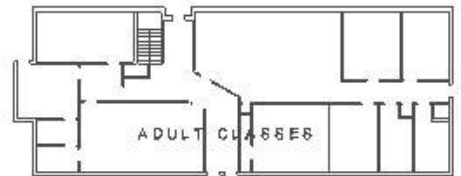

University Baptist Church

Proposed Worship Center – Phase 1

Lower Level - Campus

University Baptist Church

Proposed Worship Center – Phase 1

Lower Level – Worship Center