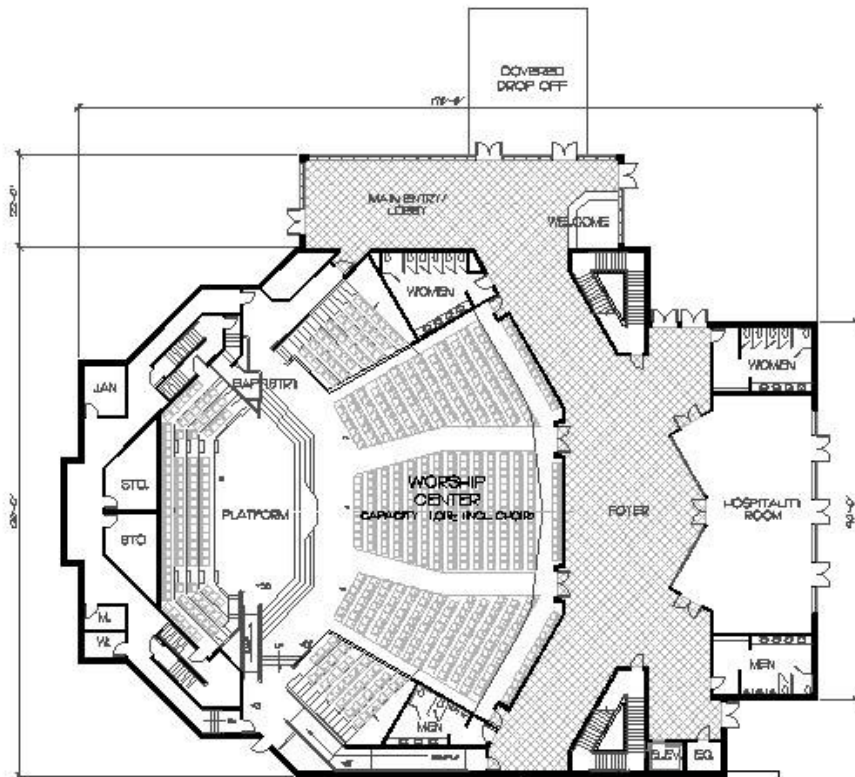

University Baptist Church

Proposed Worship Center – Phase 1

Lower Level - Campus

University Baptist Church

Proposed Worship Center – Phase 1

Lower Level – Worship Center