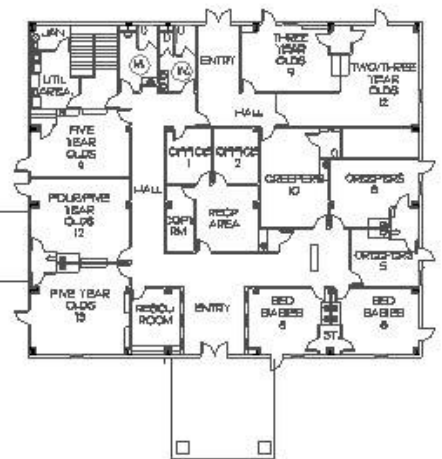

University Baptist Church

Proposed Worship Center – Phase 1

Lower Level - Campus

University Baptist Church

Proposed Worship Center – Phase 1

Lower Level – Worship Center