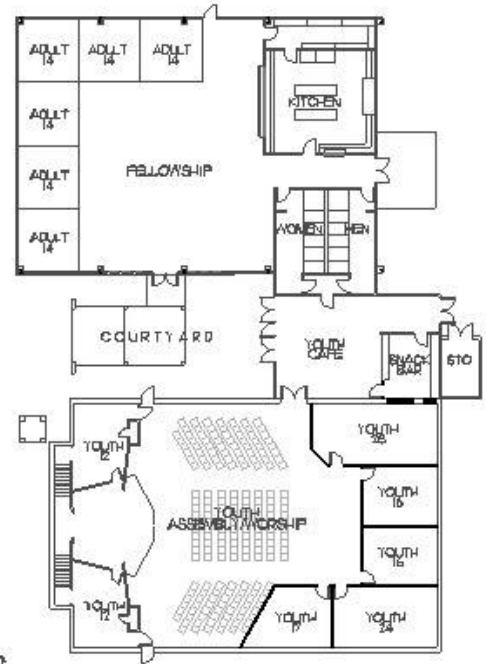

University Baptist Church

Proposed Worship Center – Phase 1

Lower Level - Campus

University Baptist Church

Proposed Worship Center – Phase 1

Lower Level – Worship Center